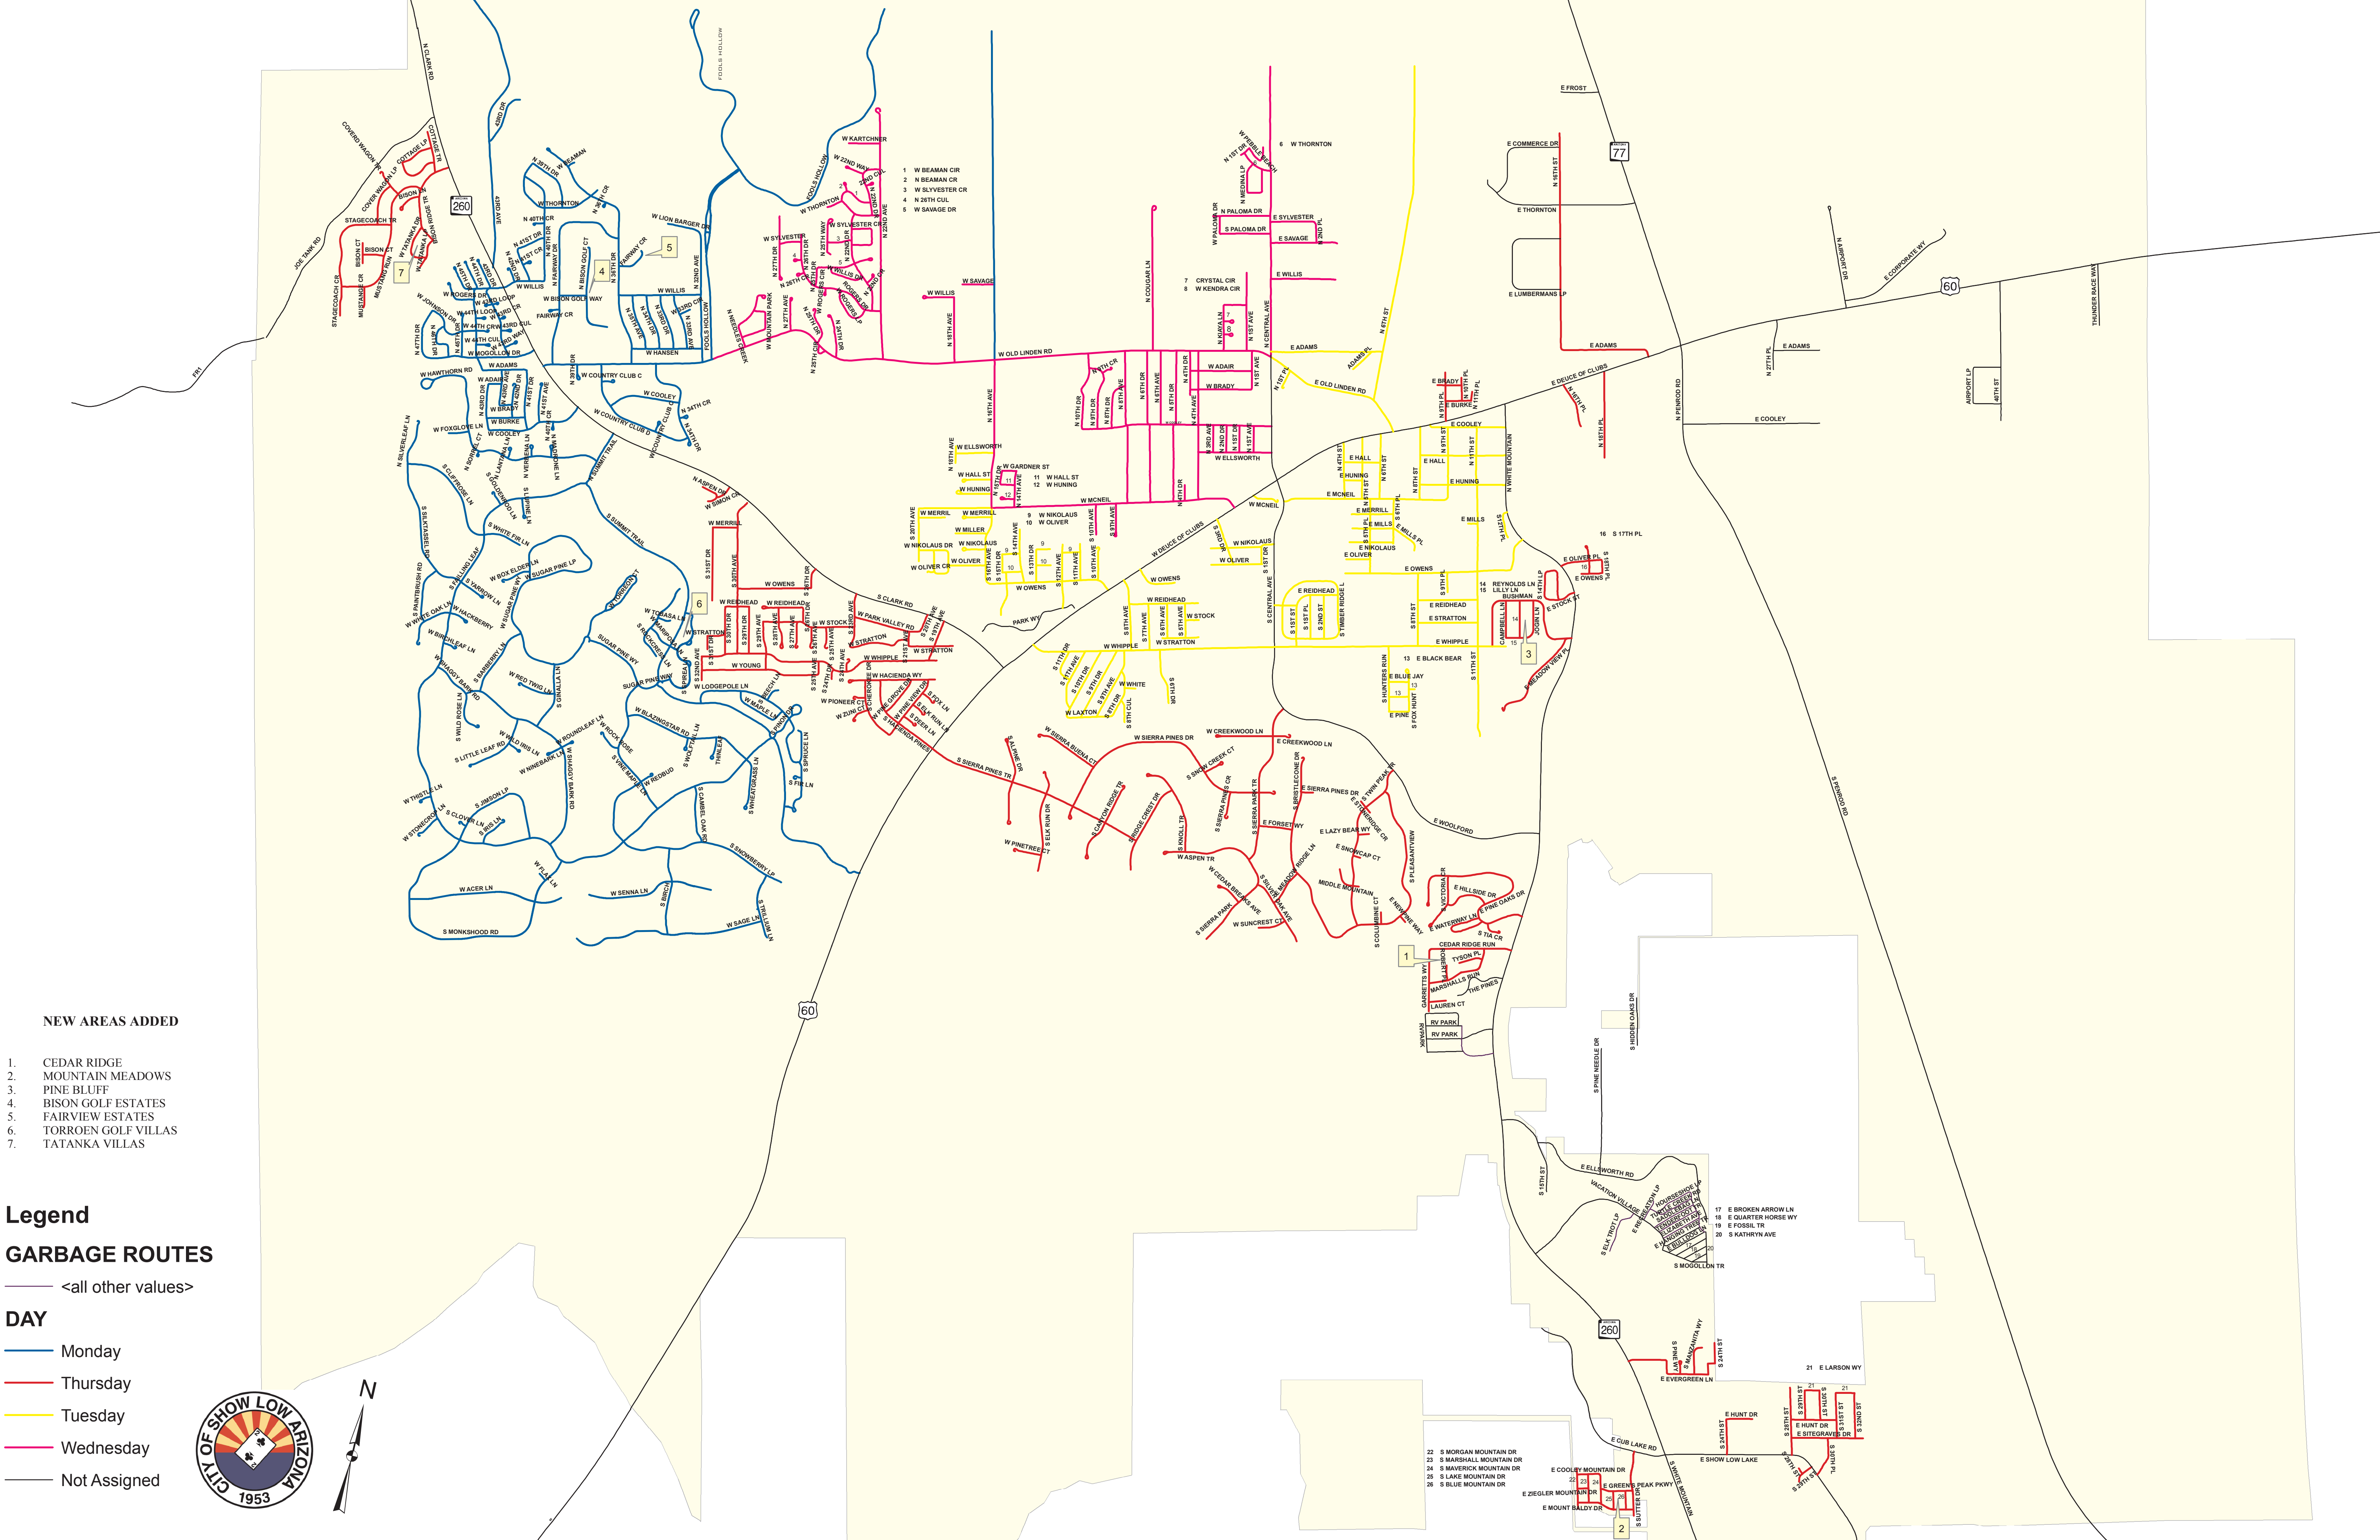

1. **NEW AREAS ADDED**
1. CEDAR RIDGE
  2. MOUNTAIN MEADOWS
  3. PINE BLUFF
  4. BISON GOLF ESTATES
  5. FAIRVIEW ESTATES
  6. TORROEN GOLF VILLAS
  7. TATANKA VILLAS

1. **Legend**
2. **GARBAGE ROUTES**
3. <all other values>
4. **DAY**
5. Monday
   - Thursday
   - Tuesday
   - Wednesday
   - Not Assigned

1. 1 W BEAMAN CIR
2. 2 N BEAMAN CR
3. 3 W SYLVESTER CR
4. 4 N 28TH CUL
5. 5 W SAVAAGE DR

1. 21 E LARSON WY