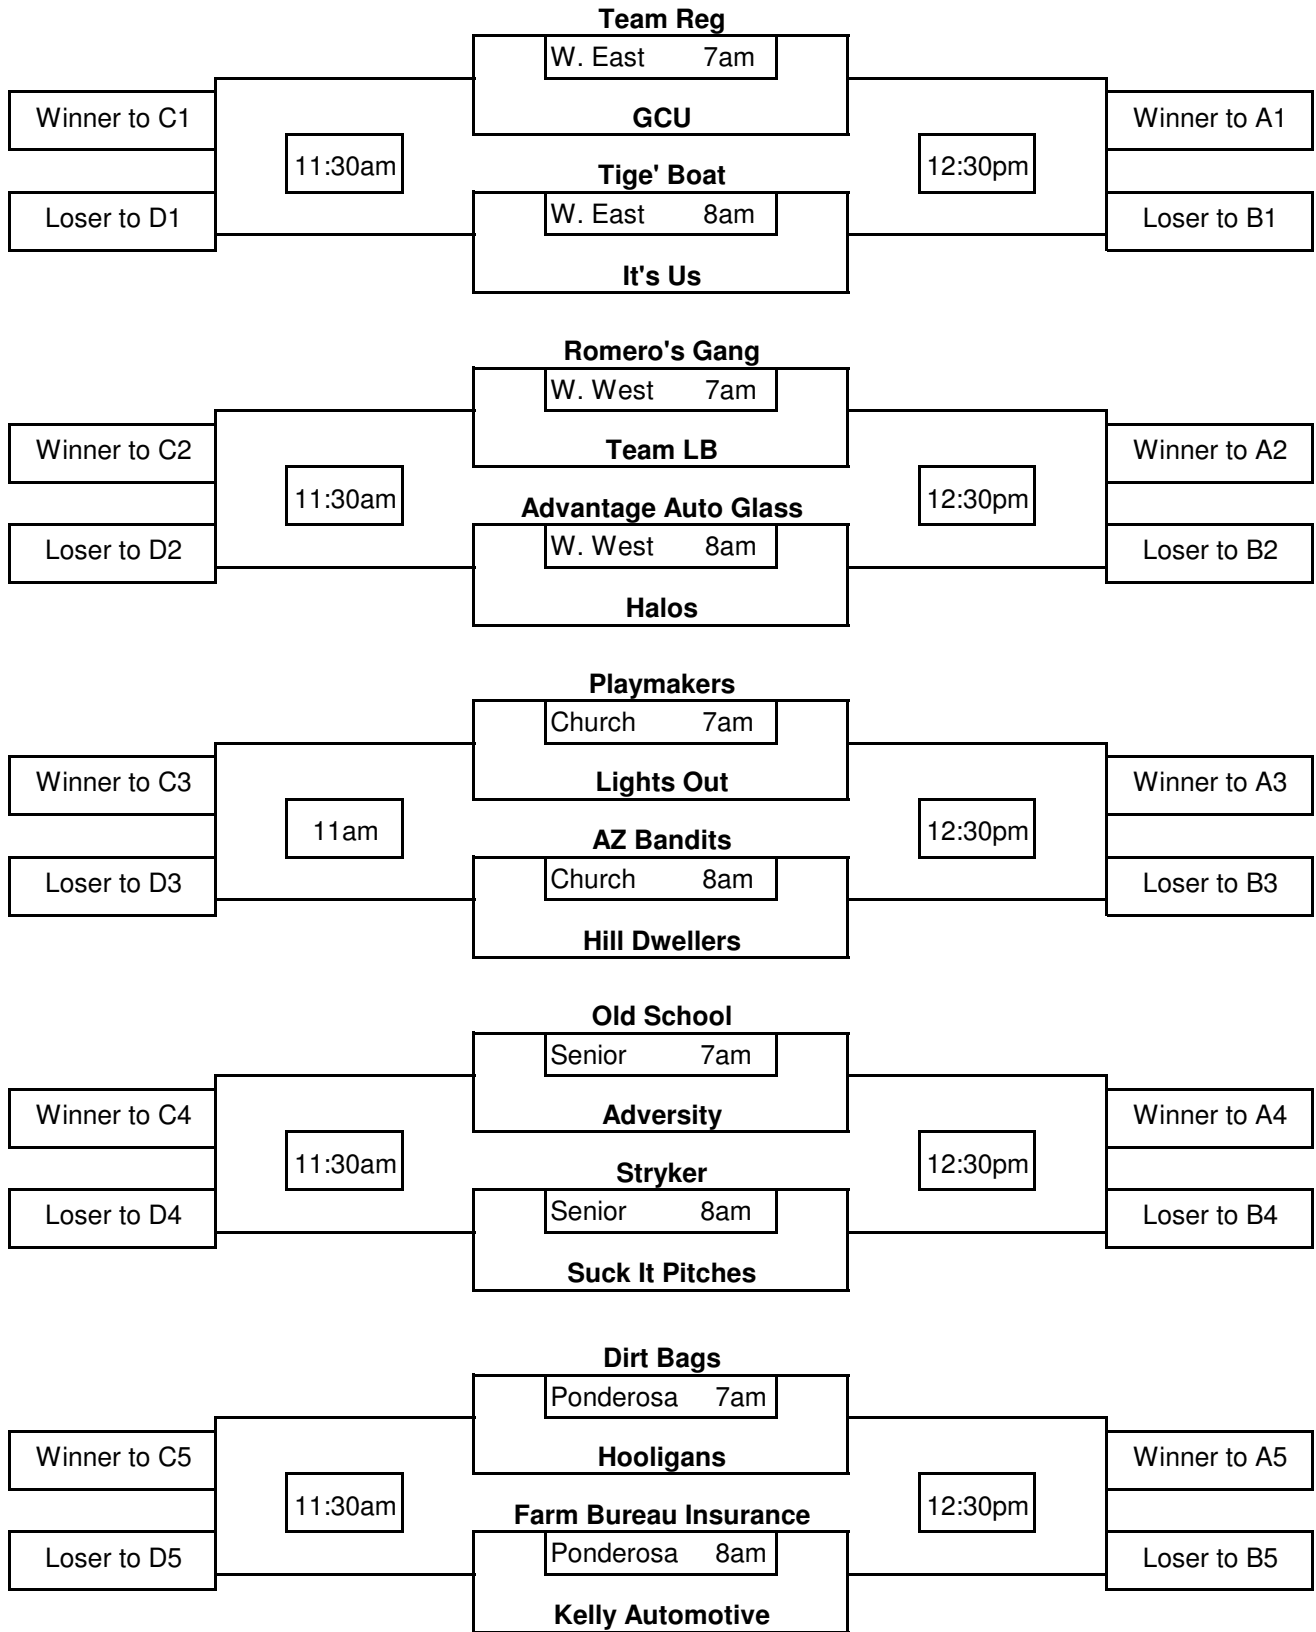

# City of Show Low Spring Fling Memorial Day Men's Softball Tournament 2010

**Loser**

**Winner**